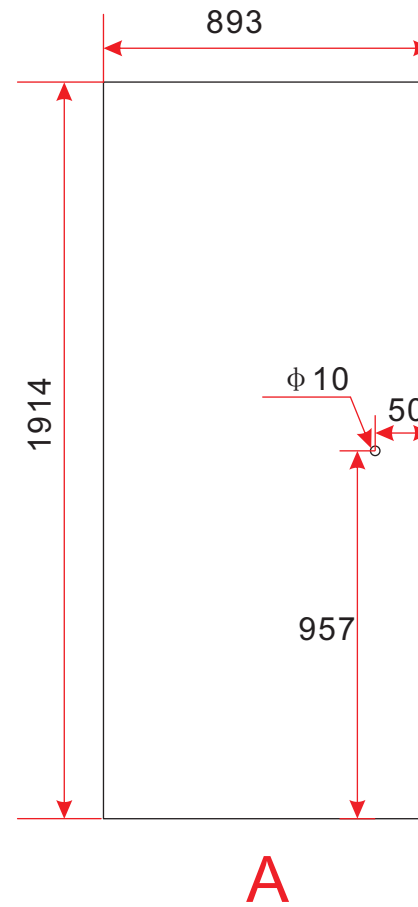

# BL-043+Side of BL-D053

SIZE: 1000X700X1950mm

# BL-043+Side of BL-D053

SIZE: 1000X800X1950mm

# BL-043+Side of BL-D053

SIZE: 1000X900X1950mm

# BL-043+Side of BL-D053

SIZE: 1000X1000X1950mm