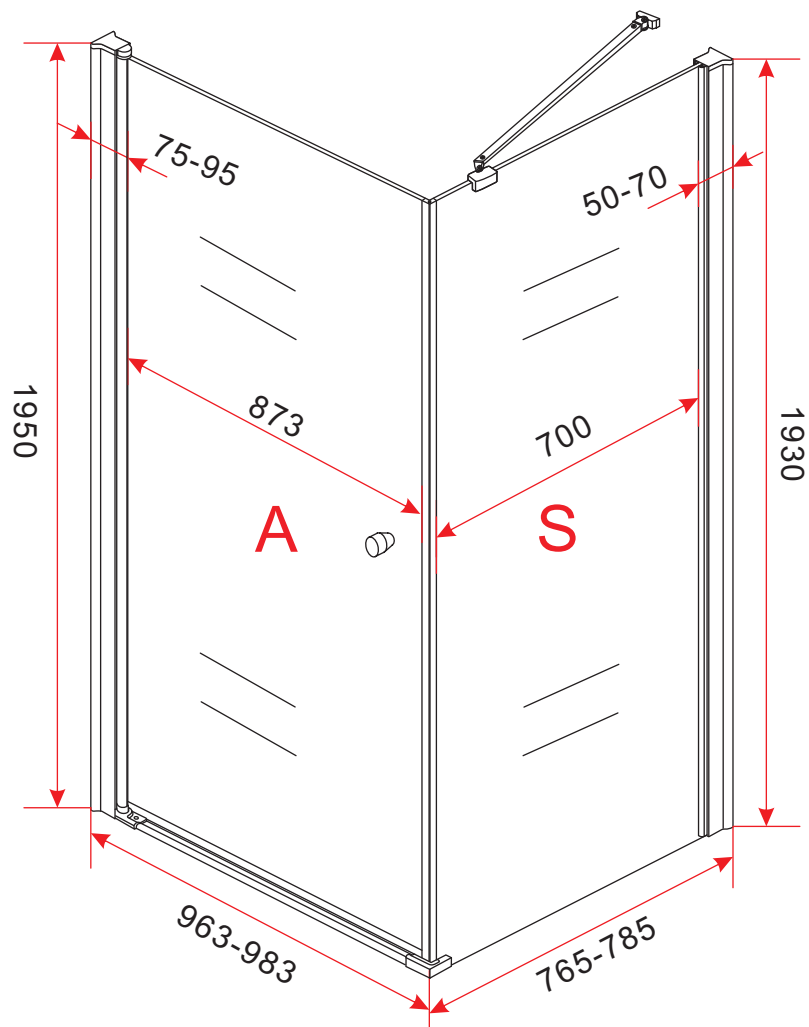

# BL-043+Side of BL-D053

SIZE: 1000X700X1950mm

# BL-043+Side of BL-D053

SIZE: 1000X800X1950mm

# BL-043+Side of BL-D053

SIZE: 1000X900X1950mm

# BL-043+Side of BL-D053

SIZE: 1000X1000X1950mm