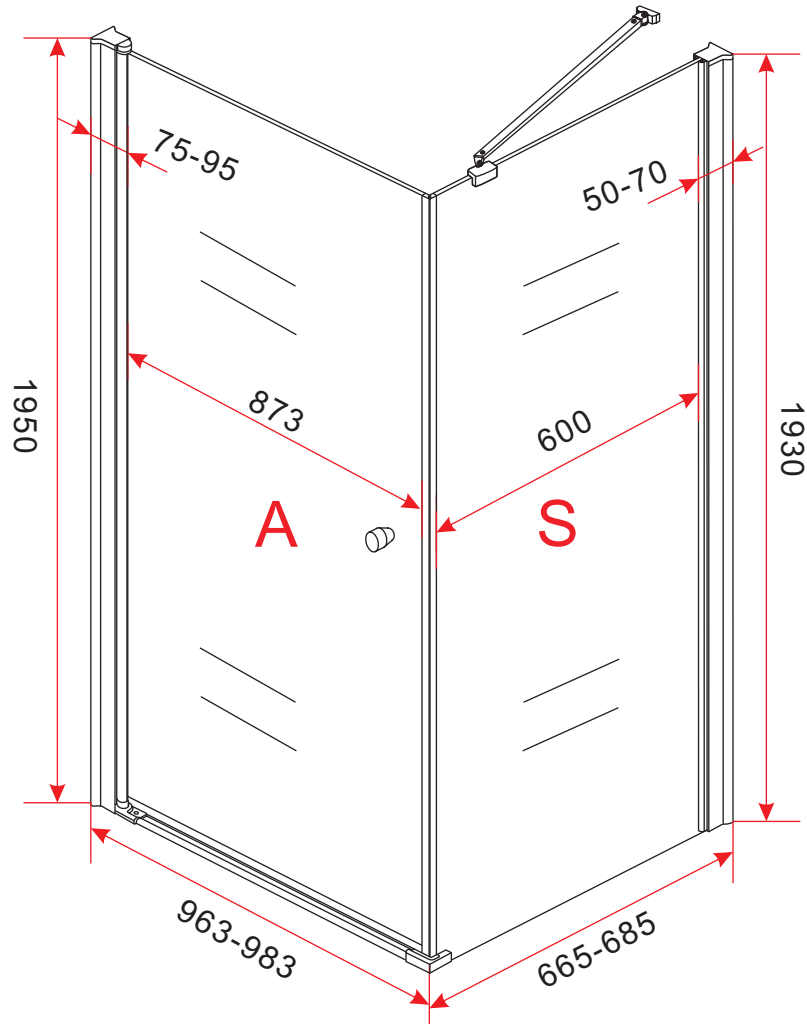

# BL-043+Side of BL-D053

SIZE: 1000X700X1950mm

# BL-043+Side of BL-D053

SIZE: 1000X800X1950mm

# BL-043+Side of BL-D053

SIZE: 1000X900X1950mm

# BL-043+Side of BL-D053

SIZE: 1000X1000X1950mm