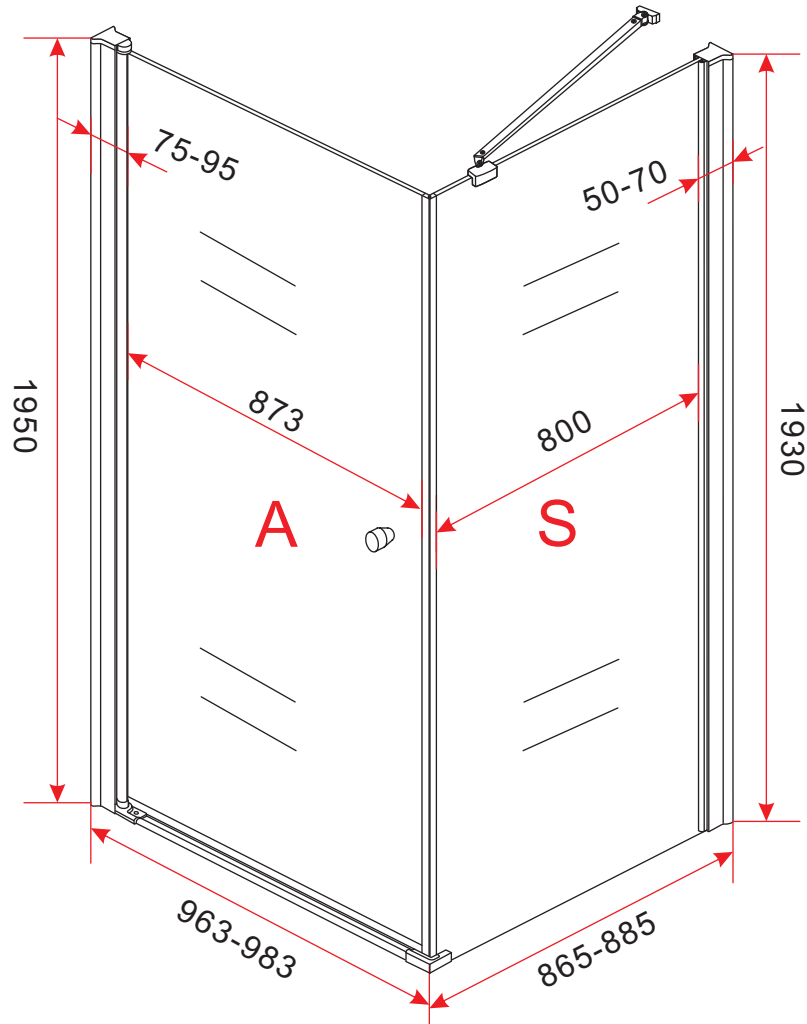

# BL-043+Side of BL-D053

SIZE: 1000X700X1950mm

# BL-043+Side of BL-D053

SIZE: 1000X800X1950mm

# BL-043+Side of BL-D053

SIZE: 1000X900X1950mm

# BL-043+Side of BL-D053

SIZE: 1000X1000X1950mm