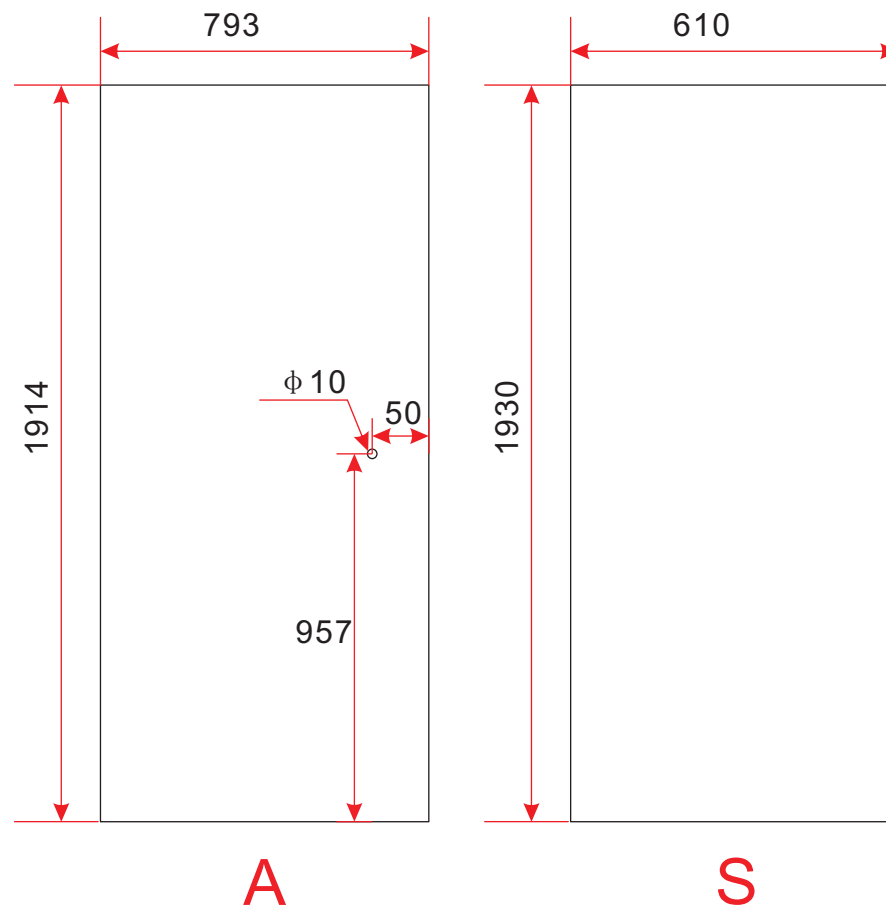

BL-043+Side of BL-D053

SIZE: 700X700X1950mm

BL-043+Side of BL-D053

SIZE: 700X800X1950mm

BL-043+Side of BL-D053

SIZE: 900X700X1950mm

BL-043+Side of BL-D053

SIZE: 700X1000X1950mm