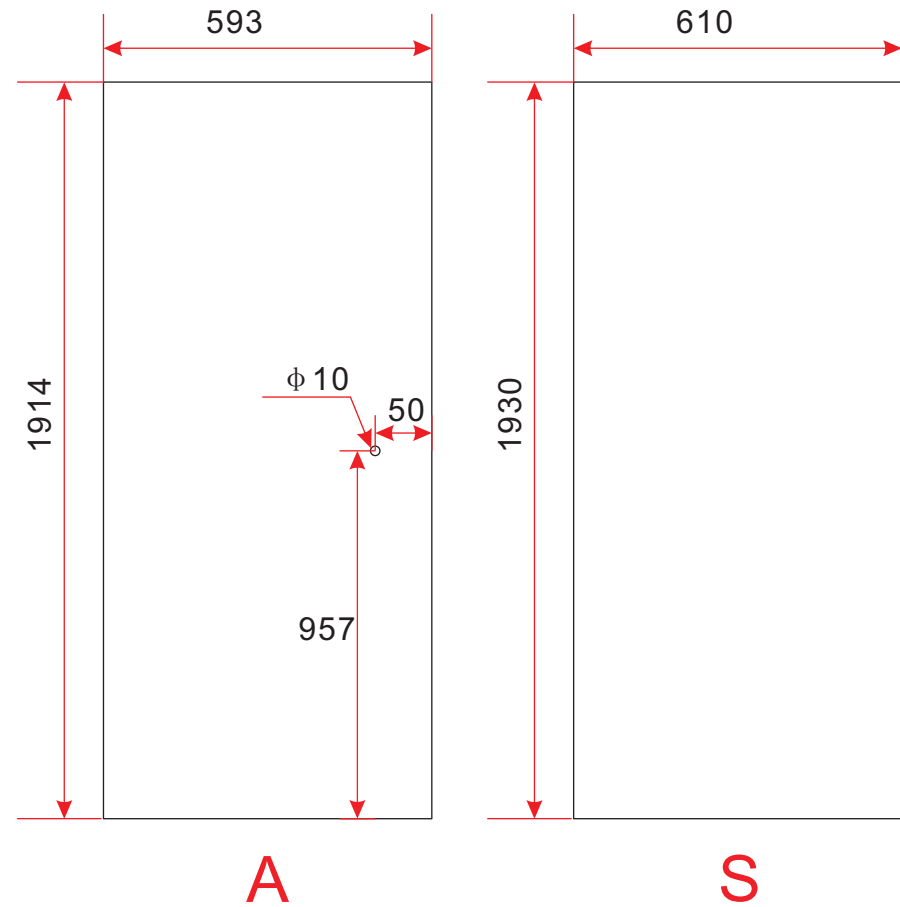

BL-043+Side of BL-D053

SIZE: 700X700X1950mm

BL-043+Side of BL-D053

SIZE: 700X800X1950mm

BL-043+Side of BL-D053

SIZE: 900X700X1950mm

BL-043+Side of BL-D053

SIZE: 700X1000X1950mm