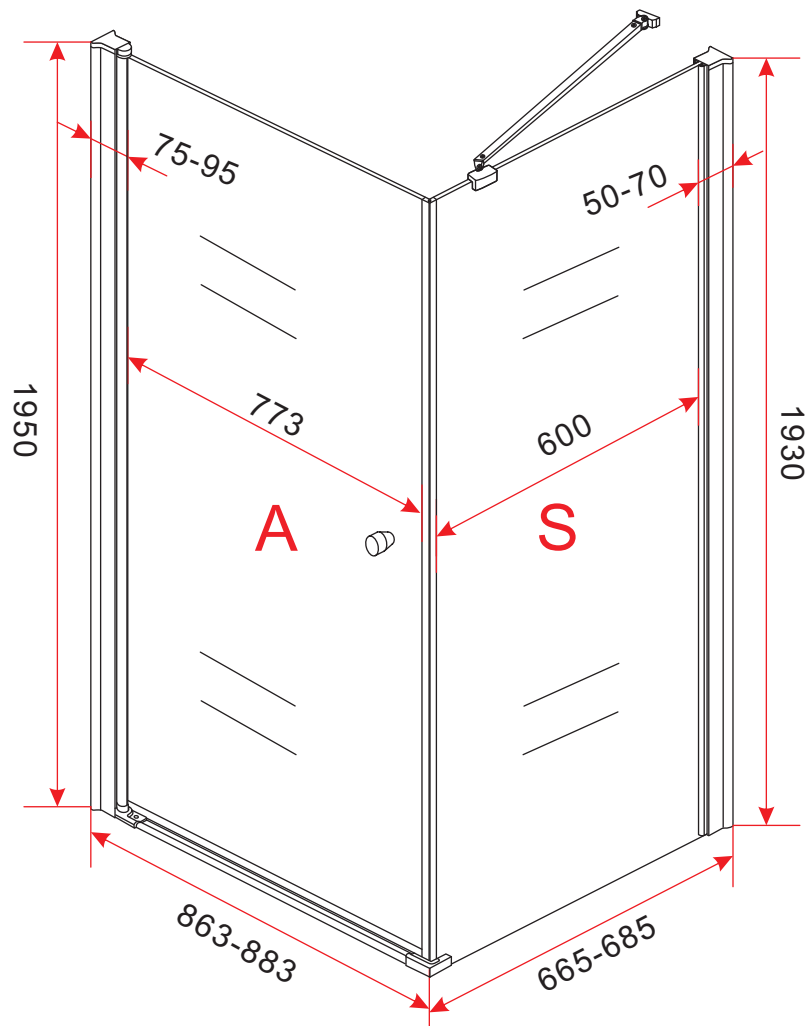

BL-043+Side of BL-D053

SIZE: 700X700X1950mm

BL-043+Side of BL-D053

SIZE: 700X800X1950mm

BL-043+Side of BL-D053

SIZE: 900X700X1950mm

BL-043+Side of BL-D053

SIZE: 700X1000X1950mm