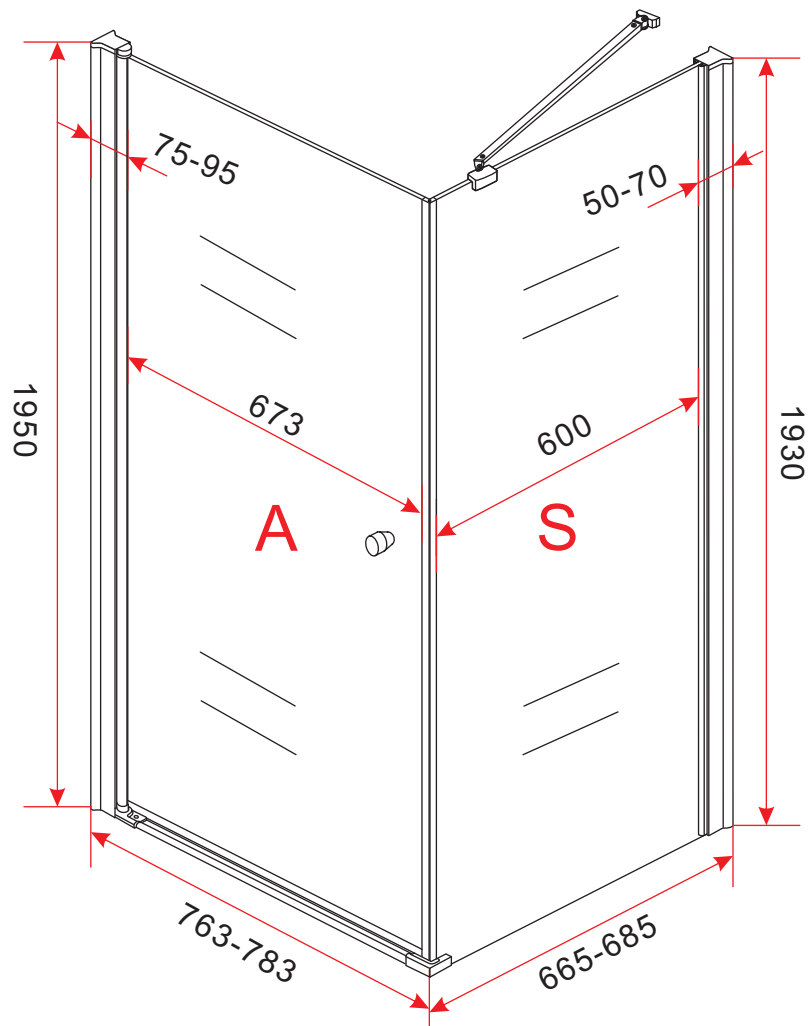

BL-043+Side of BL-D053

SIZE: 800X700X1950mm

BL-043+Side of BL-D053

SIZE : 800X800X1950mm

BL-043+Side of BL-D053

SIZE: 800X900X1950mm

BL-043+Side of BL-D053

SIZE: 800X1000X1950mm