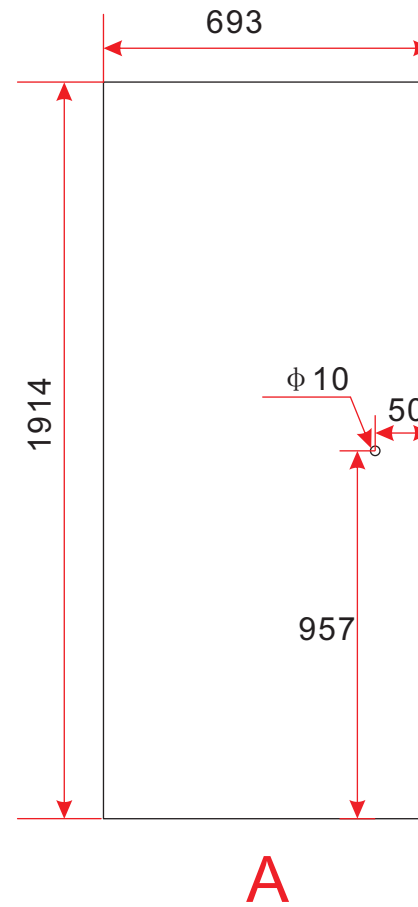

BL-043+Side of BL-D053

SIZE: 800X700X1950mm

BL-043+Side of BL-D053

SIZE : 800X800X1950mm

BL-043+Side of BL-D053

SIZE: 800X900X1950mm

BL-043+Side of BL-D053

SIZE: 800X1000X1950mm