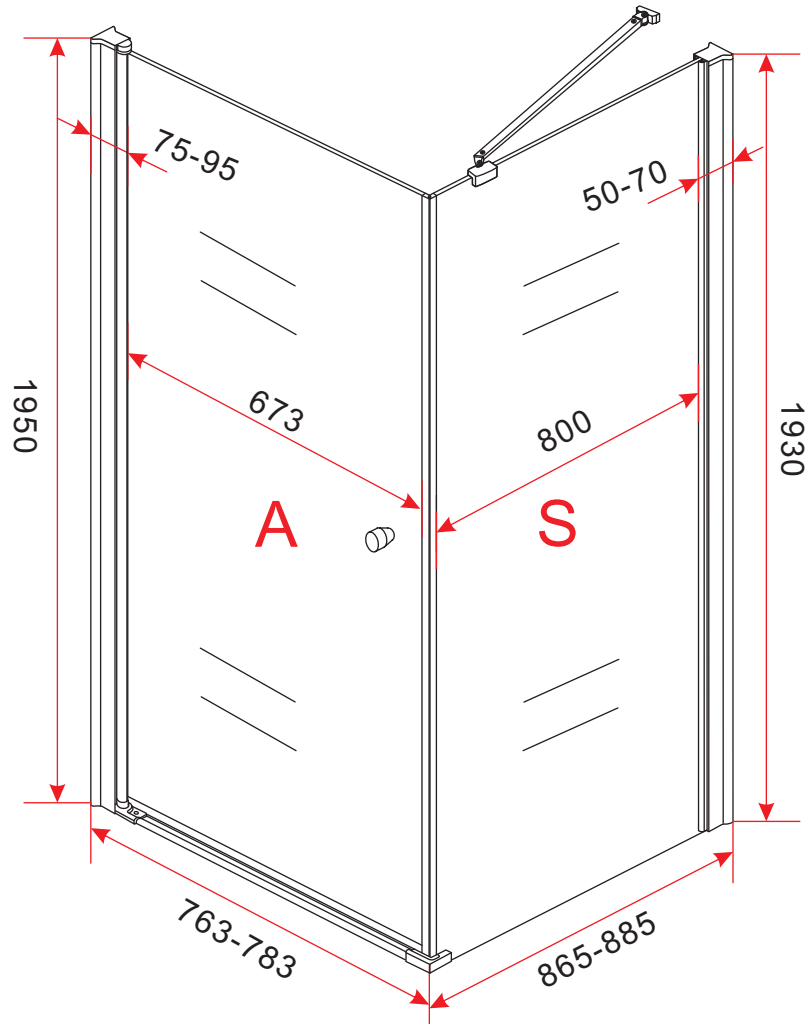

BL-043+Side of BL-D053

SIZE: 800X700X1950mm

BL-043+Side of BL-D053

SIZE : 800X800X1950mm

BL-043+Side of BL-D053

SIZE: 800X900X1950mm

BL-043+Side of BL-D053

SIZE: 800X1000X1950mm