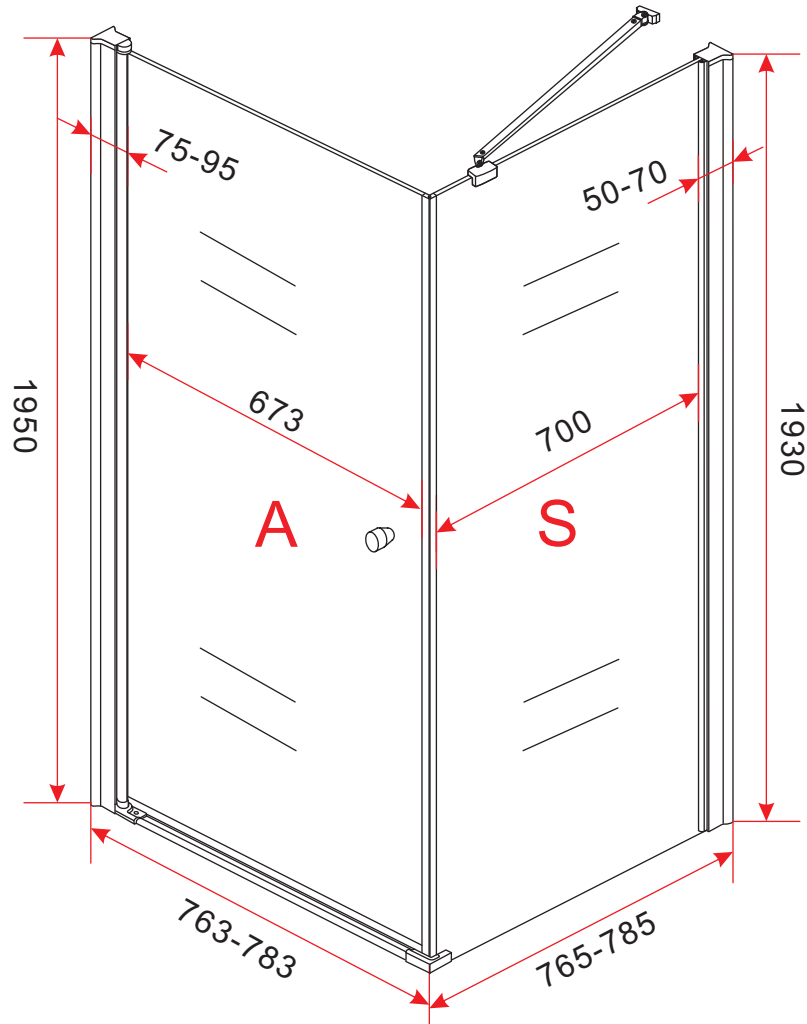

BL-043+Side of BL-D053

SIZE: 800X700X1950mm

BL-043+Side of BL-D053

SIZE : 800X800X1950mm

BL-043+Side of BL-D053

SIZE: 800X900X1950mm

BL-043+Side of BL-D053

SIZE: 800X1000X1950mm