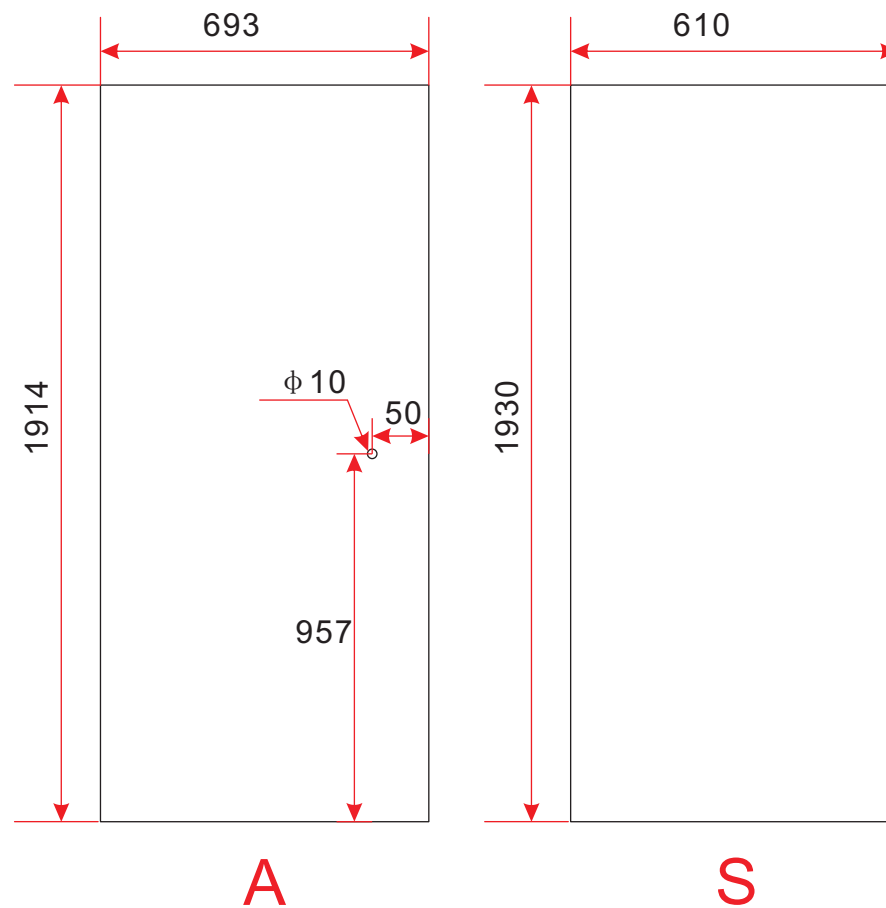

BL-043+Side of BL-D053

SIZE: 800X700X1950mm

BL-043+Side of BL-D053

SIZE : 800X800X1950mm

BL-043+Side of BL-D053

SIZE: 800X900X1950mm

BL-043+Side of BL-D053

SIZE: 800X1000X1950mm