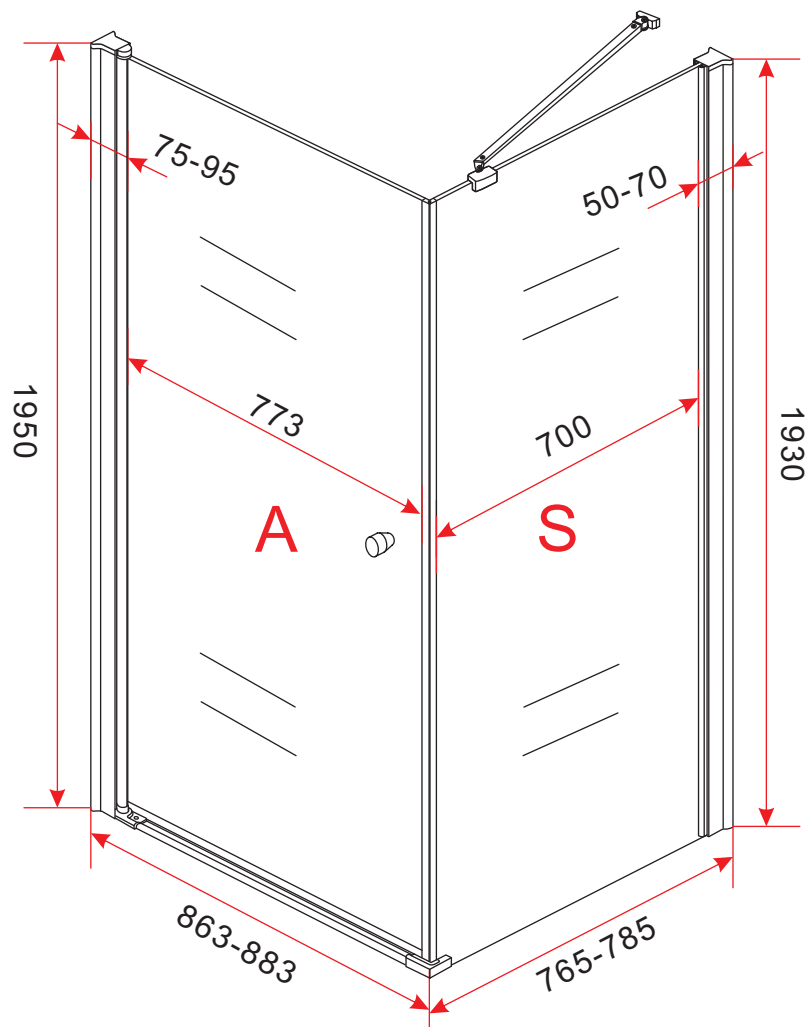

**BL-043+Side of BL-D053**

SIZE: 900X800X1950mm

# BL-043+Side of BL-D053

SIZE: 900X1000X1950mm