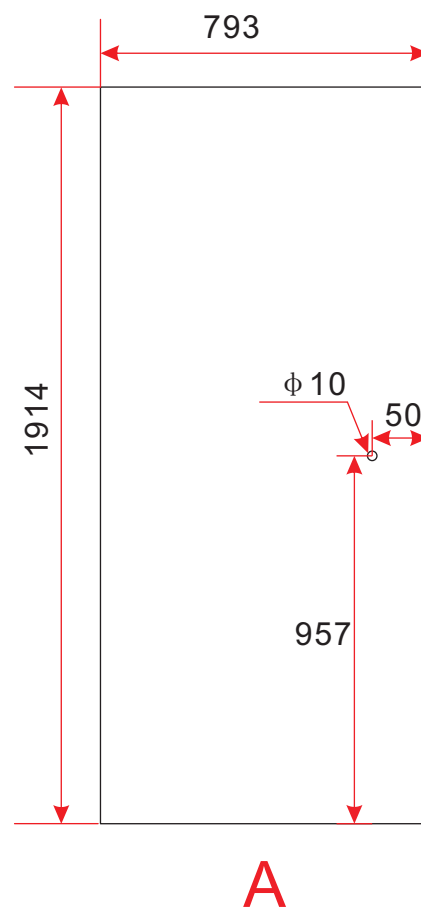

**BL-043+Side of BL-D053**

SIZE: 900X800X1950mm

# BL-043+Side of BL-D053

SIZE: 900X1000X1950mm